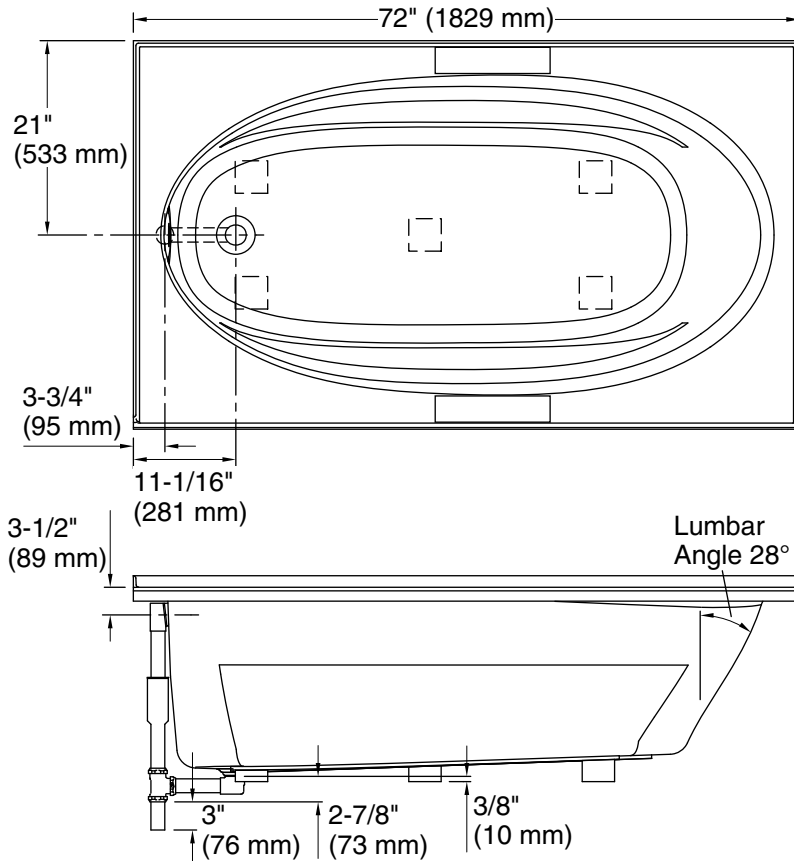

Color	Code	Description
-------	------	-------------

	0	White
	96	Biscuit
	47	Almond

No change in measurements if connected with drain illustrated. (K-11677)

 Recommended Faucet Location

Tile Flange Detail

Technical Information

All product dimensions are nominal.

Installation:	Three-wall alcove
Drain location:	Left
Basin area, bottom:	55" x 23-1/4" (1397 mm x 591 mm)
Basin area, top:	64" x 32" (1626 mm x 813 mm)
Weight:	100 lbs (45.4 kg)
Minimum floor load:	38 lbs/ft ² (185.5 kg/m ²)
Water depth:	15" (381 mm)
Water capacity:	78.5 gal (297.2 L)
Minimum flat for door:	3-1/16" (78 mm)

Notes

Measure your actual product for rough-in details.

Install this product according to the installation instructions.

The hot water supply should be 70% of the capacity of the bath or greater. Installations will vary.