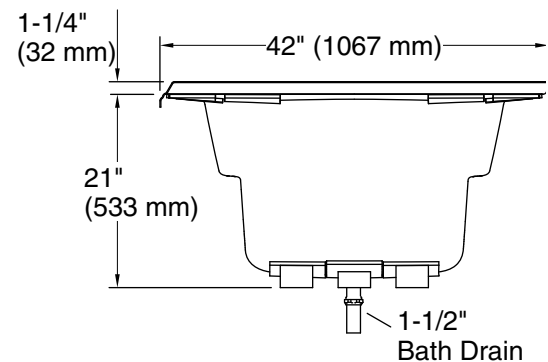

Color	Code	Description
-------	------	-------------

	0	White
	96	Biscuit
	47	Almond

No change in measurements if connected with drain illustrated. (K-11677)

 Recommended Faucet Location

Tile Flange Detail

Technical Information

All product dimensions are nominal.

Installation:	Three-wall alcove
Drain location:	Left
Basin area, bottom:	55" x 23-1/4" (1397 mm x 591 mm)
Basin area, top:	64" x 32" (1626 mm x 813 mm)
Weight:	100 lbs (45.4 kg)
Minimum floor load:	38 lbs/ft ² (185.5 kg/m ²)
Water depth:	15" (381 mm)
Water capacity:	78.5 gal (297.2 L)
Minimum flat for door:	3-1/16" (78 mm)

Notes

Measure your actual product for rough-in details.

Install this product according to the installation instructions.

The hot water supply should be 70% of the capacity of the bath or greater. Installations will vary.